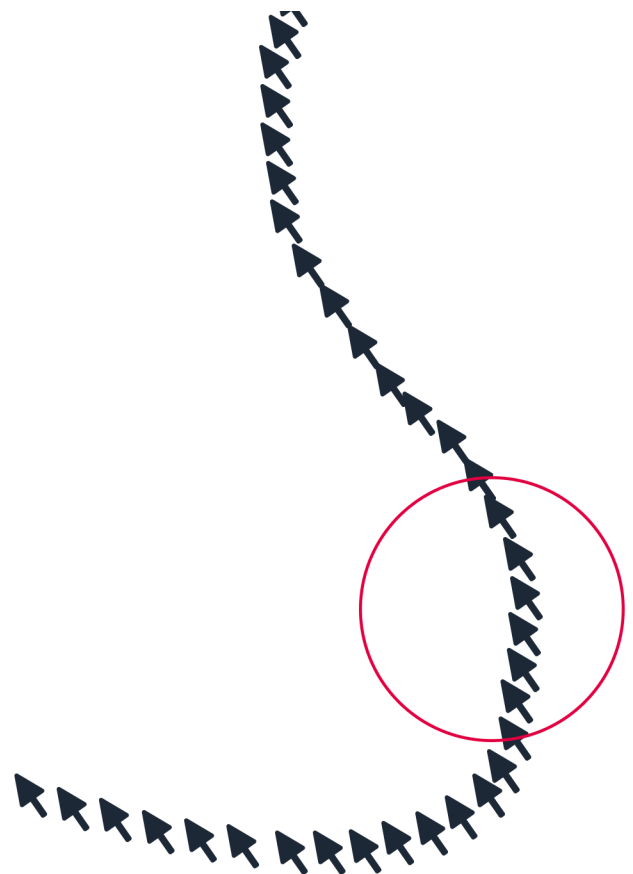

CHERRY XTRFY M64 PRO WIRELESS & M68 PRO WIRELESS 8K WIRELESS GAMING MICE

8000 HZ

8 times every millisecond. By sending up to 8 times more data than a standard 1000 Hz gaming mouse, the M64 Pro Wireless and M68 Pro Wireless make cursor movements more accurate on high refresh rate monitors, and enables your computer to respond faster to every click.

1000 HZ

8000 HZ

CLICK LATENCY – WIRELESS GAMING MICE

According to pre-release testing carried out by the leading technology site techpowerup.com in January 2024, the CHERRY XTRFY M64 Pro Wireless and M68 Pro Wireless have the lowest click latency among wireless gaming mice.